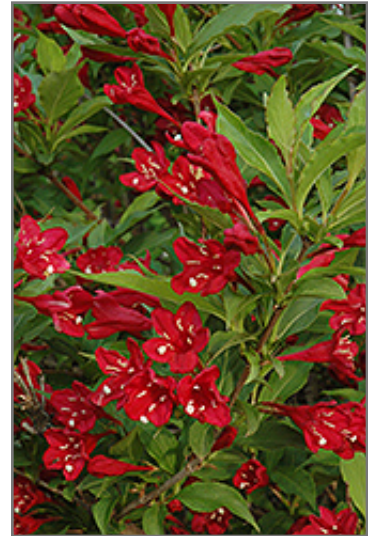

Red Prince Weigela

Weigela florida 'Red Prince'

Height: 6 feet

Spread: 6 feet

Sunlight: ☉

Hardiness Zone: 3b

Description:

An outstanding spring-flowering shrub, absolutely smothered in bright red trumpet-shaped flowers that attract hummingbirds like magnets; settles into the background the rest of the year, somewhat coarse and open in habit, good for general garden use

Ornamental Features

Red Prince Weigela is draped in stunning clusters of red trumpet-shaped flowers along the branches from late spring to mid summer. It has forest green deciduous foliage. The pointy leaves do not develop any appreciable fall colour.

Landscape Attributes

Red Prince Weigela is a multi-stemmed deciduous shrub with a shapely form and gracefully arching branches. Its relatively coarse texture can be used to stand it apart from other landscape plants with finer foliage.

This shrub will require occasional maintenance and upkeep, and should only be pruned after flowering to avoid removing any of the current season's flowers. It is a good choice for attracting hummingbirds to your yard. It has no significant negative characteristics.

Red Prince Weigela is recommended for the following landscape applications;

Red Prince Weigela flowers
Photo courtesy of NetPS Plant Finder