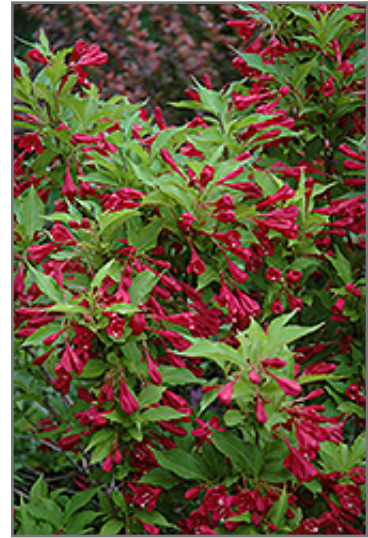

Eagle Lake

NURSERIES LTD.

- Accent
- Mass Planting
- Hedges/Screening
- General Garden Use

Planting & Growing

Red Prince Weigela will grow to be about 6 feet tall at maturity, with a spread of 6 feet. It has a low canopy, and is suitable for planting under power lines. It grows at a medium rate, and under ideal conditions can be expected to live for approximately 30 years.

This shrub should only be grown in full sunlight. It prefers to grow in average to moist conditions, and shouldn't be allowed to dry out. It is not particular as to soil type or pH. It is highly tolerant of urban pollution and will even thrive in inner city environments. This is a selected variety of a species not originally from North America.

Red Prince Weigela flowers
Photo courtesy of NetPS Plant Finder