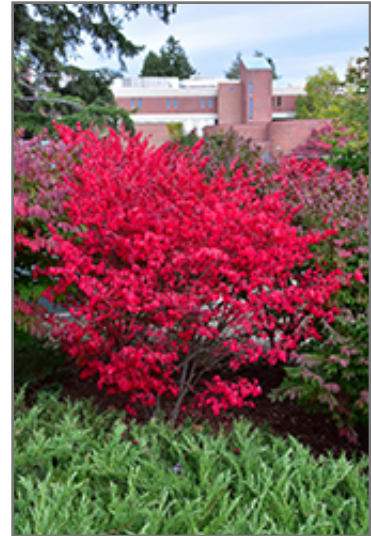

Eagle Lake

NURSERIES LTD.

Compact Winged Burning Bush

Euonymus alatus 'Compactus'

Height: 5 feet

Spread: 3 feet

Sunlight: ○ ● ●

Hardiness Zone: 4a

Other Names: Winged Euonymus, Burningbush

Description:

A spectacular and compact garden shrub which turns a luminous florescent pink color in fall, very showy; a shapely mounded growth habit and interesting corky wings on the branches; a very popular and adaptable landscape plant

Ornamental Features

Compact Winged Burning Bush has rich green deciduous foliage on a plant with a round habit of growth. The pointy leaves turn an outstanding cherry red in the fall. It produces red capsules from early to late fall. The warty brown bark and harvest gold branches add an interesting dimension to the landscape.

Landscape Attributes

Compact Winged Burning Bush is a dense multi-stemmed deciduous shrub with a more or less rounded form. Its average texture blends into the landscape, but can be balanced by one or two finer or coarser trees or shrubs for an effective composition.

This is a relatively low maintenance shrub, and can be pruned at anytime. It has no significant negative characteristics.

Compact Winged Burning Bush is recommended for the following landscape applications;

Compact Winged Burning Bush in fall
Photo courtesy of NetPS Plant Finder