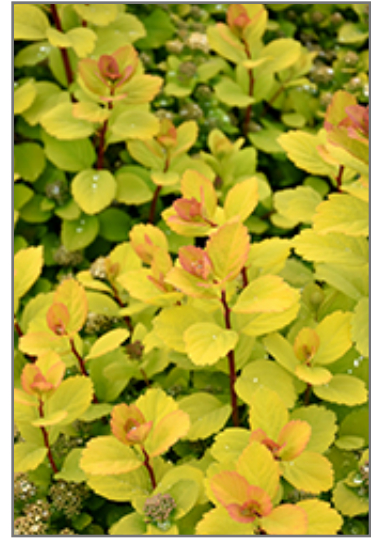

Eagle Lake

NURSERIES LTD.

- Mass Planting
- Rock/Alpine Gardens
- General Garden Use

Planting & Growing

Glow Girl Birch Leaf Spirea will grow to be about 24 inches tall at maturity, with a spread of 24 inches. It tends to fill out right to the ground and therefore doesn't necessarily require facer plants in front. It grows at a medium rate, and under ideal conditions can be expected to live for approximately 20 years.

This shrub should only be grown in full sunlight. It prefers to grow in average to moist conditions, and shouldn't be allowed to dry out. It is not particular as to soil type or pH. It is highly tolerant of urban pollution and will even thrive in inner city environments. This is a selected variety of a species not originally from North America.

*Glow Girl Birch Leaf Spirea foliage
Photo courtesy of NetPS Plant Finder*